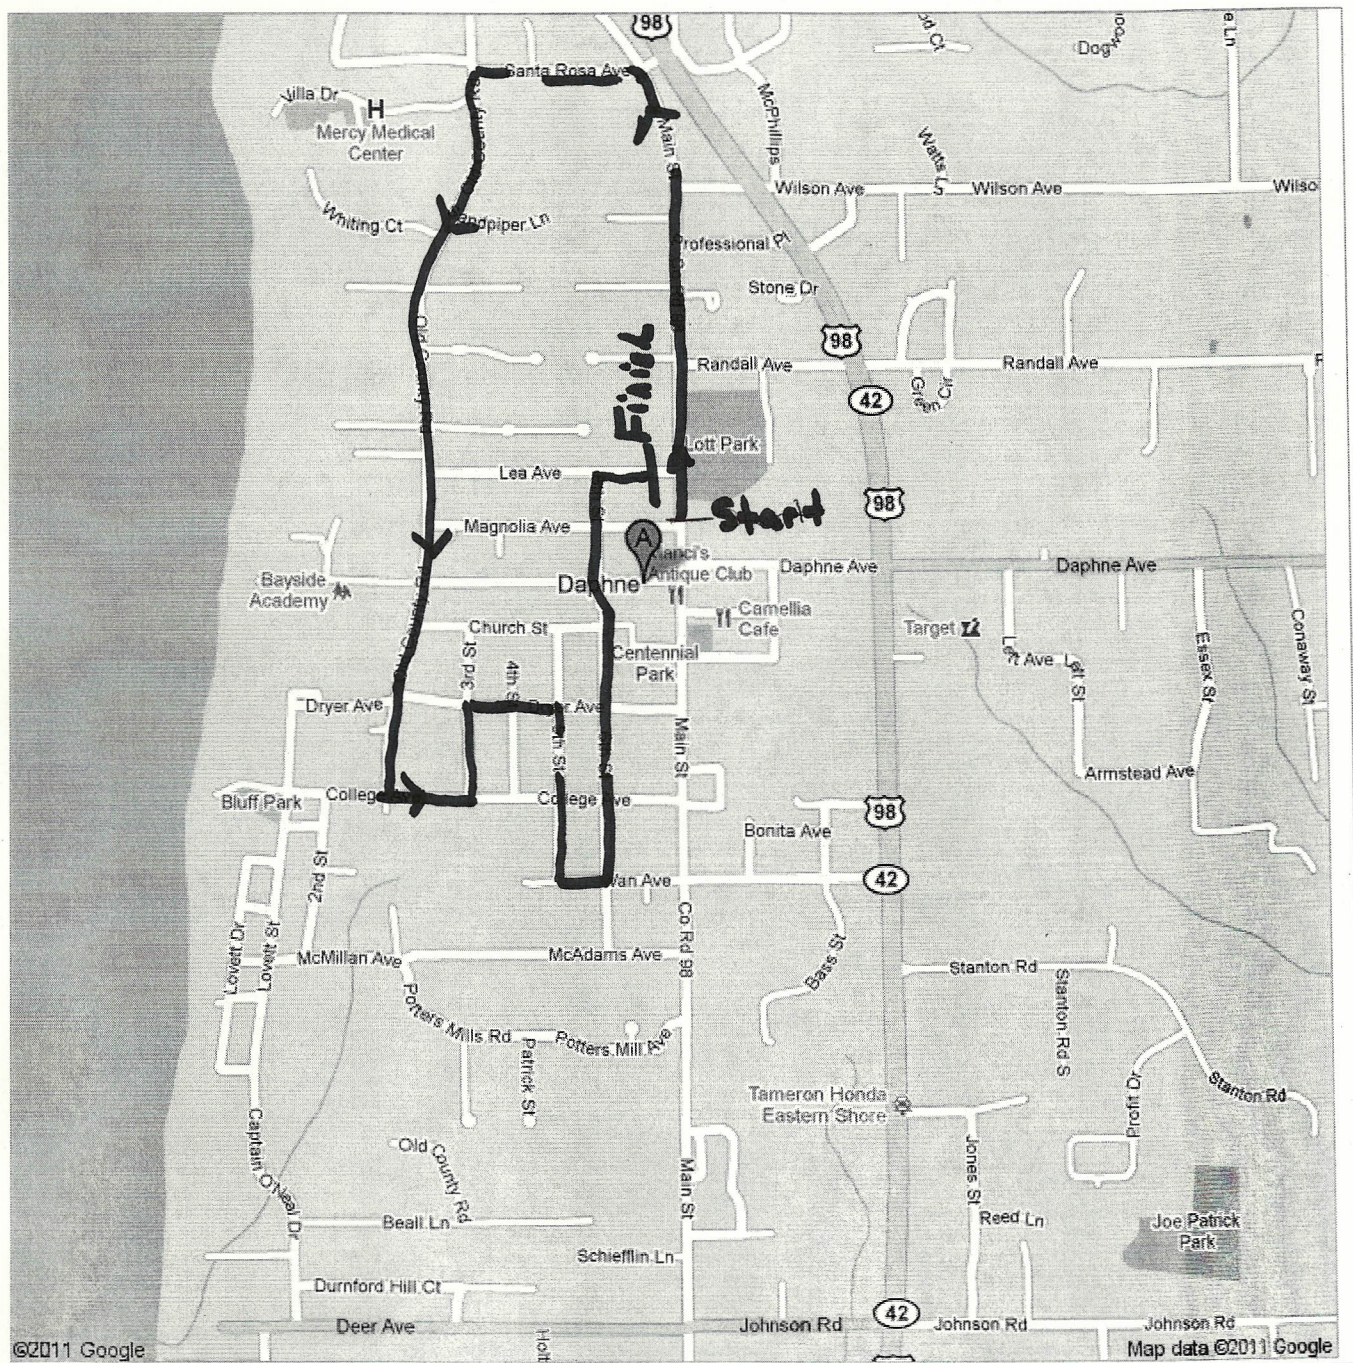

Address Daphne, AL

Google maps

Get Google Maps on your phone

Text the word "GMAPS" to 466453

Turkey Trot
Route 2011